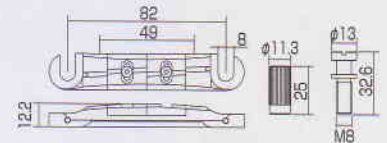

GTB200

Finishes | N.C.GG.CK
String pitch 10.8mm
Stud lock-Pat.