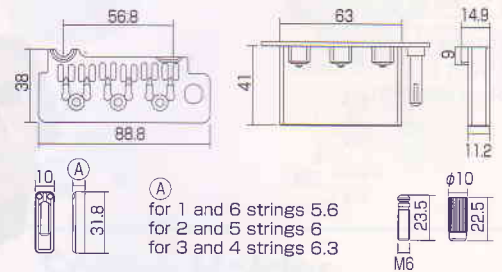

VS100N

Finishes | HC.HG.HCK
String pitch 10.8mm
Stud lock-Pat.