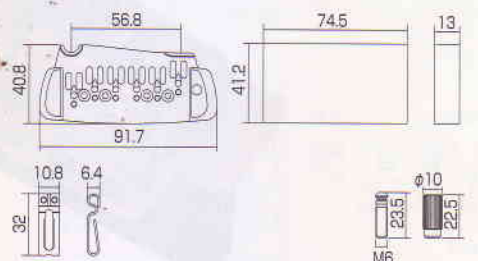

GUITAR & BASS HARDWARE

**Wilkinson**<sup>®</sup>

by **GOTOH**<sup>®</sup>

**VS401**

Finishes | C.GG.CK  
String pitch 10.8mm  
Stud lock-Pat.

**VS401V**

Finishes | C.GG.CK  
String pitch 10.8mm  
Stud lock-Pat.