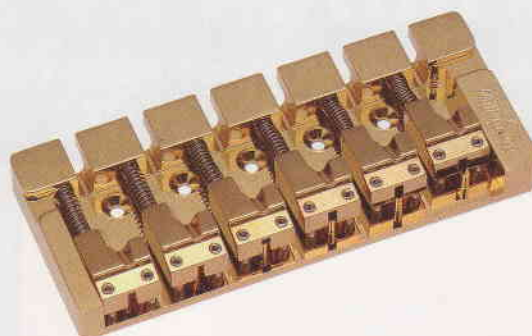

WBBO 6

Finishes | C.GG.CK
String pitch 18mm

Finishes: N-Nickel, C-Chrome, GG-Gold, CK-Cosmo Black, HC-Honed Chrome, HG-Honed Gold, HCK-Honed Cosmo Black