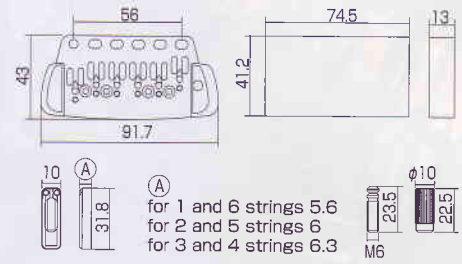

VSV400P

Finishes | C.GG.CK
String pitch 10.8mm