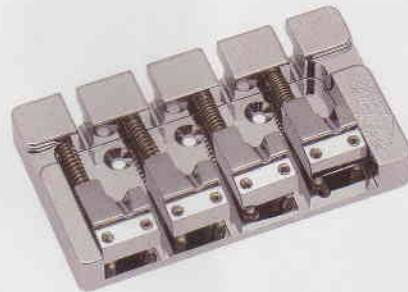

WBBO 4

Finishes | C.GG.CK
String pitch 19mm