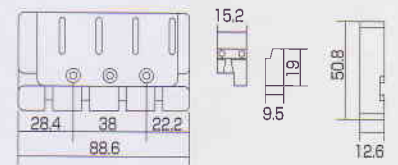

WBBO 4

Finishes | C.GG.CK
String pitch 19mm