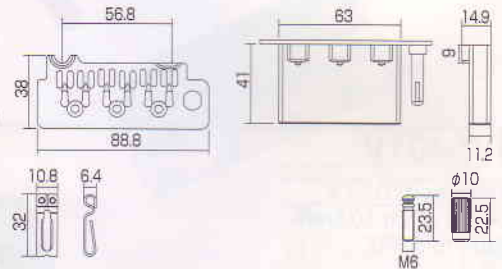

VG300

Finishes | C.GG.CK
String pitch 10.8mm
Stud lock-Pat.