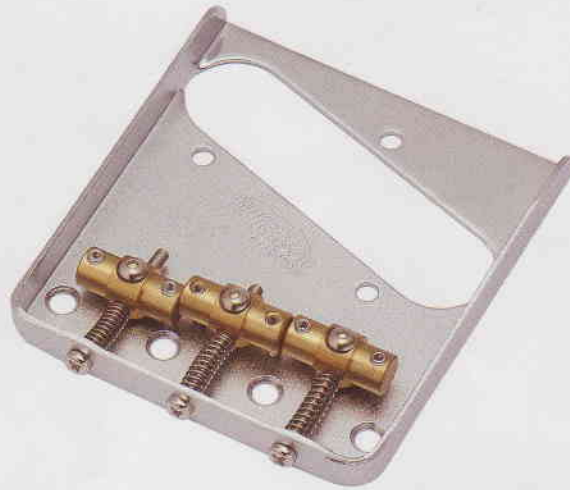

GUITAR & BASS HARDWARE

**Wilkinson**<sup>®</sup>

by **GOTOH**<sup>®</sup>

**VS401**

Finishes | C.GG.CK  
String pitch 10.8mm  
Stud lock-Pat.

**VS401V**

Finishes | C.GG.CK  
String pitch 10.8mm  
Stud lock-Pat.

### VG300

Finishes | C.GG.CK  
String pitch 10.8mm  
Stud lock-Pat.

### VSVG

Finishes | N.GG.CK  
String pitch 10.8mm

### WT3

Finishes | N.C.GG (Plate only)  
String pitch 10.8mm