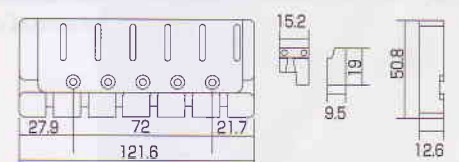

WBBO 6

Finishes | C.GG.CK
String pitch 18mm

Finishes: N-Nickel, C-Chrome, GG-Gold, CK-Cosmo Black, HC-Honed Chrome, HG-Honed Gold, HCK-Honed Cosmo Black