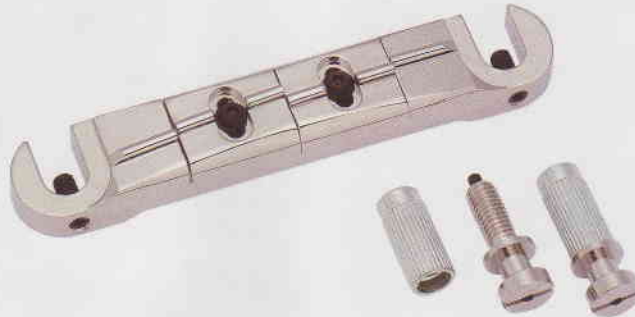

GTB200

Finishes | N.C.GG.CK
String pitch 10.8mm
Stud lock-Pat.