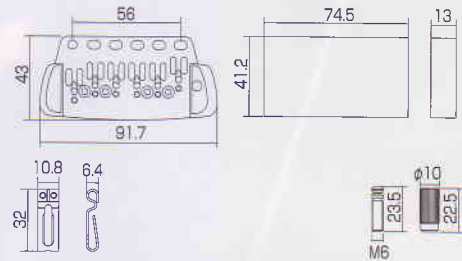

VSV400

Finishes | C.GG.CK
String pitch 10.8mm