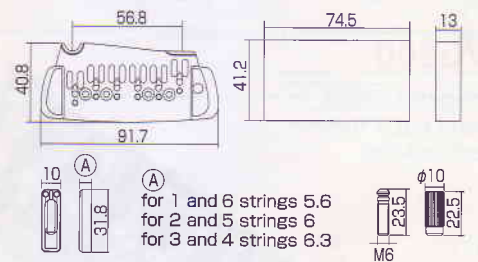

GUITAR & BASS HARDWARE

**Wilkinson**<sup>®</sup>

by **GOTOH**<sup>®</sup>

**VS401**

Finishes | C.GG.CK  
String pitch 10.8mm  
Stud lock-Pat.

**VS401V**

Finishes | C.GG.CK  
String pitch 10.8mm  
Stud lock-Pat.