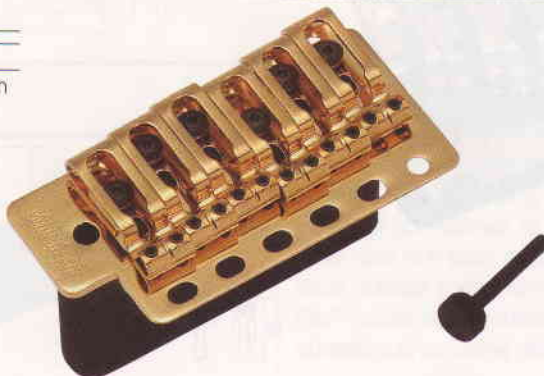

VSVG

Finishes | N.GG.CK
String pitch 10.8mm