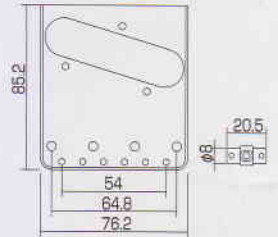

### VSVG

Finishes | N.GG.CK  
String pitch 10.8mm

### WT3

Finishes | N.C.GG (Plate only)  
String pitch 10.8mm