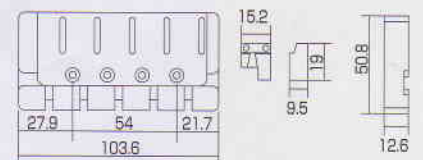

WBBO 5

Finishes | C.GG.CK
String pitch 18mm